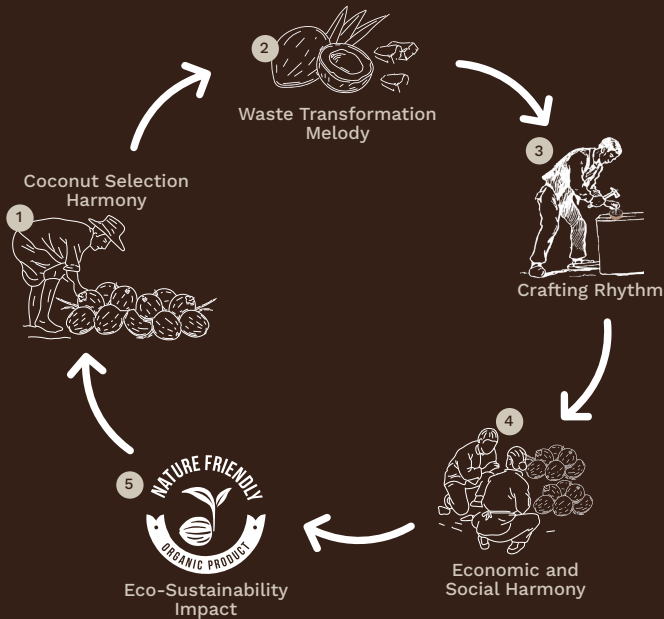

akooshi

ABOUT AKOOSHI

Akooshi is an eco-social enterprise focused on providing skills training and economic opportunities to artisans, with a commitment to environmental sustainability.

Akooshi specializes in creating a range of functional and beautiful products from coconut shells. This includes bowls, utensils, jewellery, and various decorative items.

1. Coconut Selection Harmony

Akooshi meticulously selects coconuts from partner plantations and market sources, fostering a sustainable supply chain.

2. Waste Transformation Melody

Collaborating with coconut sellers, Akooshi collects and repurposes discarded coconut shells, minimizing waste and environmental impact.

3. Crafting Rhythm

Our artisans skillfully craft coconut products from these shells, emphasizing resourcefulness and reducing the ecological footprint.

4. Economic and Social Harmony

This circular process not only creates economic opportunities for rural farmers but also nurtures sustainable livelihoods for artisans.